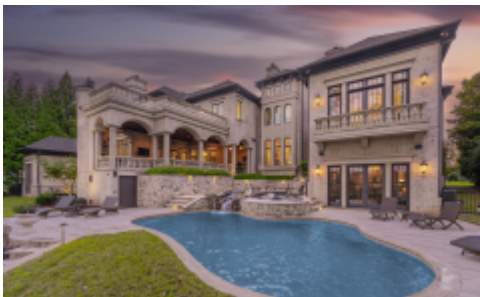

PONCET & PONCET

L'Immobilier d'Exception
— FRANCE —

EXQUISITE LAKESIDE CHATEAU

www.poncet-poncet.com

Exclusive Affiliate of Christie's International