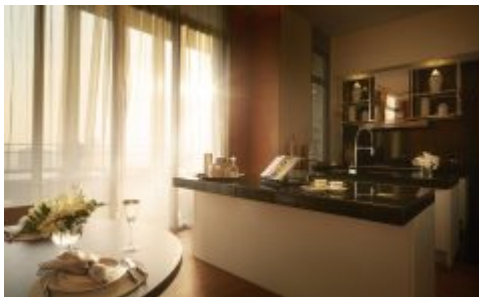

PONCET & PONCET

L'Immobilier d'Exception
FRANCE

PENTHOUSE AT THE SUKHOTHAI RESIDENCES

www.poncet-poncet.com

Exclusive Affiliate of Christie's International