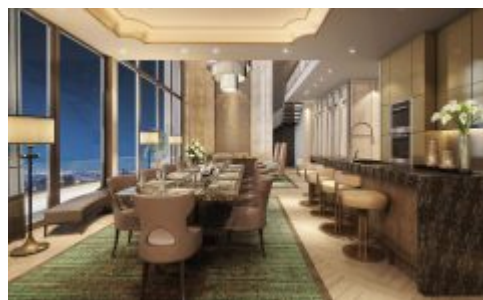

PONCET & PONCET

L'Immobilier d'Exception
FRANCE

THE RESIDENCES AT MANDARIN ORIENTAL, HERITAGE PENTHOUSE

www.poncet-poncet.com

Exclusive Affiliate of Christie's International